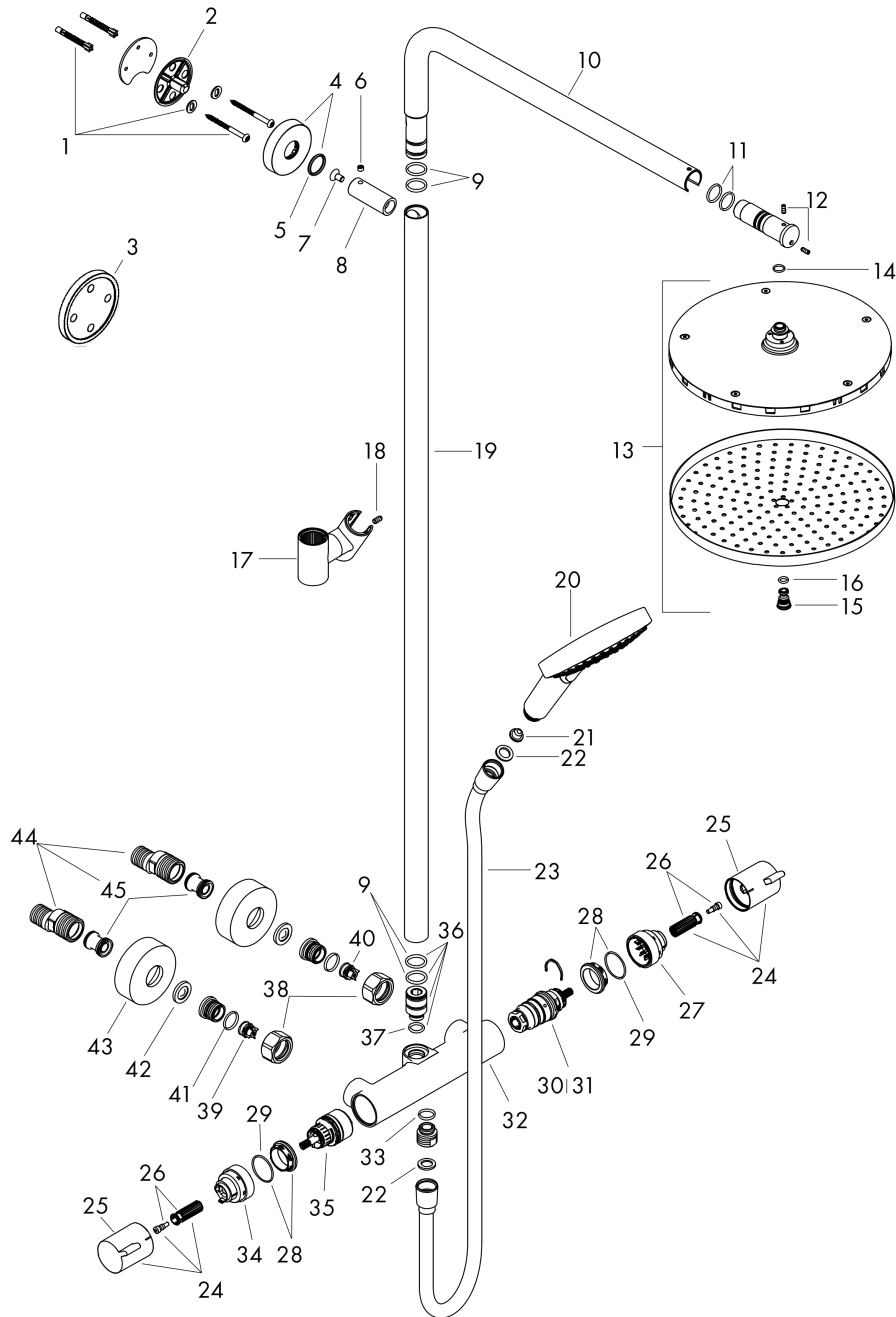

Raindance Select S
Showerpipe 240 1jet PowderRain with thermostat
Finish: **Brushed Bronze** Article Number: **27633140**

Exploded Drawing

Year of production: >12/20

Raindance Select S
Showerpipe 240 1jet PowderRain with thermostat
Finish: **Brushed Bronze** Article Number: **27633140**

Spare part list

Year of production: >12/20

Pos.	Description	Article Number	PC	PU
2	mounting set	96179000	4	1
1	wall flange	95688000	8	1
3	tile-matching-disk 7 mm	95239140	55	1
4	escutcheon Ø 60 mm	95692140	56	1
5	O-ring 20x2,5	92602000	2	1
6	hollow set screw M6x5	98447000	1	1
7	screw	92137000	2	1
8	sleeve	92166140	59	1
9	O-ring 17x2,5	98387000	1	1
10	shower arm	98493140	68	1
11	O-ring 17x2	98199000	1	1
12	hollow set screw M4x10	97667000	1	1
13	head shower Ø 240 mm	93464140	68	1
14	O-ring 10x1,5	98123000	1	1
15	screw	95796140	58	1
16	O-ring 7x2	98419000	1	1
17	support, assy	95480140	62	1
18	hollow set screw M5x10	97672000	1	1
19	pipe 930 mm / Ø 25 mm	98496140	66	1
20	handshower	26014140	98	1
21	filter	92672000	2	1
22	seal	98058000	1	1
23	shower hose Isiflex'B 1,60 m	28276140	98	1
24	handle	95836140	58	1
25	pushbutton	92848140	52	1
26	handle fixing set	95843000	3	1
27	safety set	95839000	6	1
28	nut	98913000	6	1
29	O-ring 26x1,5	98390000	1	1
30	thermostat cartridge	98282000	14	1
31	cartridge for exchanged connections	92373000	18	1
32	Thermostat	92850140	69	1
33	O-ring 14x2	98129000	1	1
34	stop ring for flow control	95927000	8	1
35	shut off unit with selector	98283000	12	1
36	connecting thread	92861000	8	1
37	O-ring 12x2,25	98382000	1	1
38	set of nuts	96157140	58	1
39	non return valve (pressure-resistant up to 2 MPa)	93136000	8	1
40	non return valve	96737000	8	1
41	O-ring 17x1,5	98137000	1	1