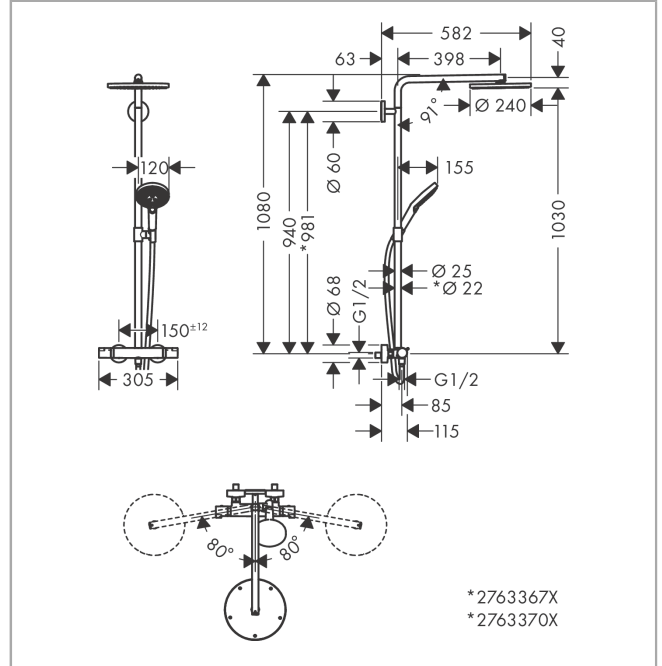

Scale drawing