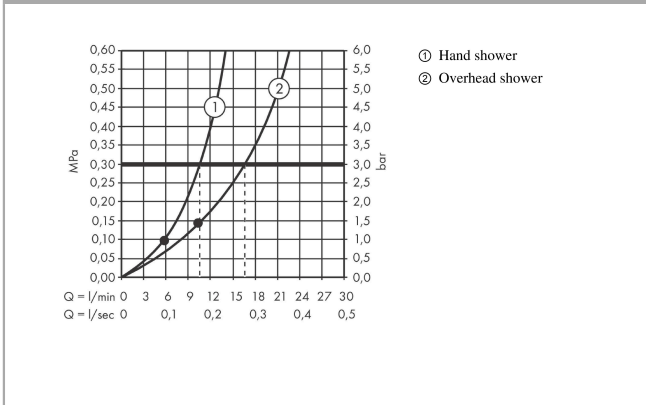

Raindance Select S
Showerpipe 240 1jet PowderRain with thermostat
Finish: **Brushed Bronze** Article Number: **27633140**

Product image

Scale drawing

Flowchart